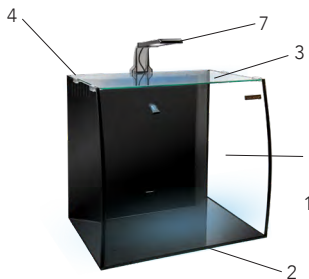

BOW FRONT TANK

A R C G L A S S A Q U A R I U M

FEATURES:

- High Clarity Low Iron Glass
- High Grade German silicone
- High Output SkyAqua Mini LED Light, adjustable flow Maxflow submersible pump, and glass lid with clips included on all models
- Polished beveled edges provide a safer, more secure seal
- Built-in back panel filtration area allows for customization of filter media to meet your unique needs.

Aquatop's new BFT Series of Bowfront desktop aquariums offer a sleek vertical bow front glass panel that provides a contemporary look to any setting. These stylish new aquariums are constructed with high clarity low iron glass, and feature polished and beveled edges along with a high grade, German silicone. Available in 5, 8, and 13 gallon sizes, all come with an adjustable flow Maxflow pump to power the integrated, back panel filtration system, which allows the user to fully customize what media they prefer, to meet their needs. Also included is an ultrabright SkyAqua Mini 6500K LED light fixture that features both daylight and lunar modes, and only uses 10 watts of power!

All models also include a glass lid and mounting clips, and a non-slip pad to ensure the aquarium stays in place.

The BFT Series aquariums are safe for fresh or saltwater aquariums and will provide years of enjoyment.