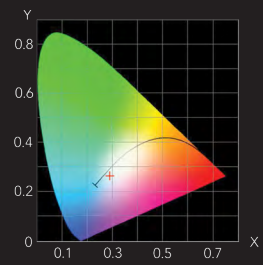

SKYAQUA BLUE
 LED AQUARIUM LIGHT SYSTEMS

Actinic Blue
 Peak Wavelength: 458 nm
 For Freshwater, Marine, & Reef Aquariums

FEATURES :

- Enjoy the shimmer of natural moonlight
- Sizes for Aquariums from 12 to 24 inches
- Long Lifespan-No Bulb Replacement
- Deep Blue Spectrum
- Low Voltage Design
- up to 1 meter for 30 minutes
- Low Profile Design
- Quiet 2 position switch
- UL and CSA Listed

AQUATOP EXCLUSIVE
1+1
 EXTENDED
 BRICK &
 MORTAR STORE
 WARRANTY

Bring life and color to your underwater habitat with the Aquatop SkyAqua Actinic Blue LED Lighting Series! This energy efficient LED lighting system provides Actinic Blue illumination with the shimmer of natural moonlight and will operate for many years without a bulb change. SkyAqua Actinic Blue can mount on any tank from 12 to 24 inches with the adjustable wire leg mounts. Great for a lunar effect or for visual pop from luminescent organisms.

CHROMATICITY DIAGRAM

ABSOLUTE SPECTRUM

8-27
WATTS

420-460NM
BLUE

ACTINIC
BLUE

ITEM NO.	DESCRIPTION	CASE	UPC
SAQB-1218	SkyAqua Actinic Blue 12-18 inch 8 W LED Aquarium Light	24	8 10074 88054 1
SAQB-1824	SkyAqua Actinic Blue 18-24 inch 12 W LED Aquarium Light	24	8 10074 88055 8
SAQB-2430	SkyAqua Actinic Blue 24-30 inch 16 W LED Aquarium Light	12	8 50047 39340 1
SAQB-4854	SkyAqua Actinic Blue 48-54 inch 27 W LED Aquarium Light	12	8 50047 39341 8