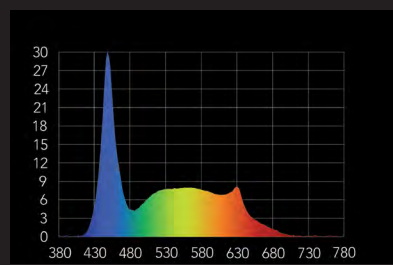

SKYAQUA BLUE
 LED AQUARIUM LIGHT SYSTEMS

Actinic Blue
 Peak Wavelength: 458 nm
 For Freshwater, Marine, & Reef Aquariums

FEATURES :

- Enjoy the shimmer of natural moonlight
- Sizes for Aquariums from 12 to 24 inches
- Long Lifespan-No Bulb Replacement
- Deep Blue Spectrum
- Low Voltage Design
- up to 1 meter for 30 minutes
- Low Profile Design
- Quiet 2 position switch
- UL and CSA Listed

AQUATOP EXCLUSIVE
1+1
 EXTENDED
 BRICK &
 MORTAR STORE
 WARRANTY

Bring life and color to your underwater habitat with the Aquatop SkyAqua Actinic Blue LED Lighting Series! This energy efficient LED lighting system provides Actinic Blue illumination with the shimmer of natural moonlight and will operate for many years without a bulb change. SkyAqua Actinic Blue can mount on any tank from 12 to 24 inches with the adjustable wire leg mounts. Great for a lunar effect or for visual pop from luminescent organisms.

CHROMATICITY DIAGRAM

ABSOLUTE SPECTRUM

8-27
WATTS

420-460NM
BLUE

ACTINIC
BLUE

ITEM NO.	DESCRIPTION	CASE	UPC
SAQB-1218	SkyAqua Actinic Blue 12-18 inch 8 W LED Aquarium Light	24	8 10074 88054 1
SAQB-1824	SkyAqua Actinic Blue 18-24 inch 12 W LED Aquarium Light	24	8 10074 88055 8
SAQB-2430	SkyAqua Actinic Blue 24-30 inch 16 W LED Aquarium Light	12	8 50047 39340 1
SAQB-4854	SkyAqua Actinic Blue 48-54 inch 27 W LED Aquarium Light	12	8 50047 39341 8