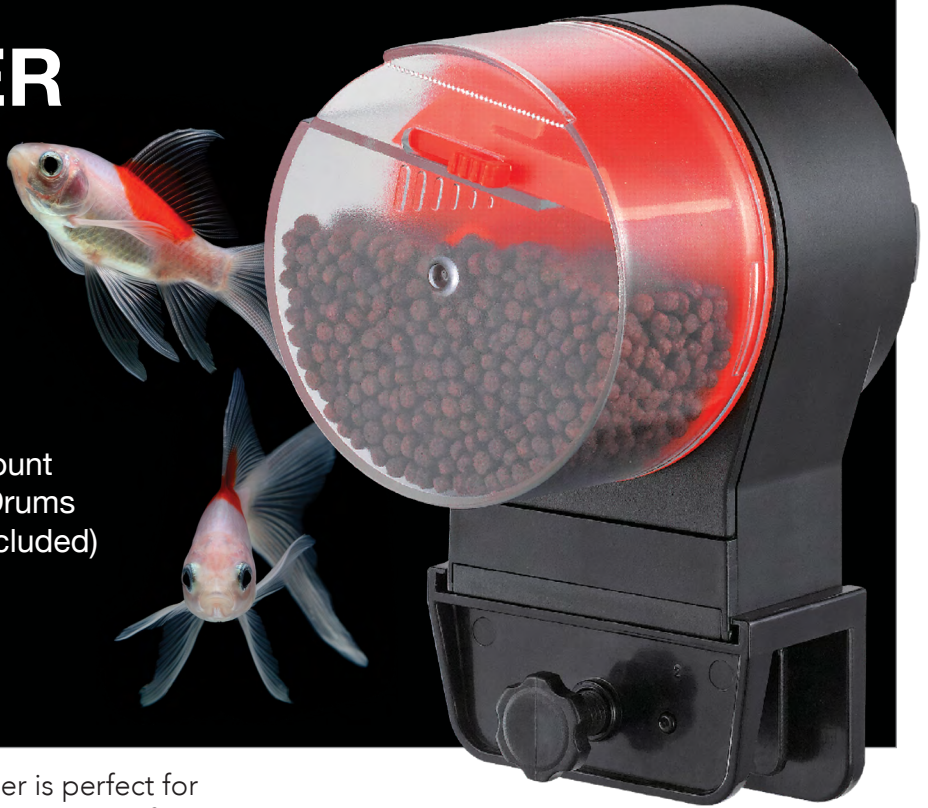

PROGRAMMABLE EVERYDAY AUTOFEEDER

FEATURES

- Feed 1-3 Times Daily
- Manual Feed Option
- Adjustable Portion Control
- Includes Base Mount & Rim Mount
- Includes 50g & 100g Feeding Drums
- Requires 2 AA Batteries (not included)
- For Fresh or Saltwater

Aquatop's Programmable Auto Feeder is perfect for everyday use or when away from your aquarium for extended periods of time. Our Auto Feeder has flexible mounting options, can be programmed for up to 3 feeding times daily and includes two different sized feeding drums with adjustable portion control. With our Programmable Auto Feeder, you'll never have to worry about feeding your fish no matter where you are!

ITEM NO.	PRODUCT DETAILS	CASE	UPC
ATF-03	Automatic Feeder, 1-3 Feedings/day. Flexible Mounting Options. Includes 50G & 100G feeding cups	36	8 19603 01854 7

**HIGH CAPACITY
FEED DRUMS**

**MULTIPLE
FEED TIMES**

**EASY MOUNT
OPTIONS**